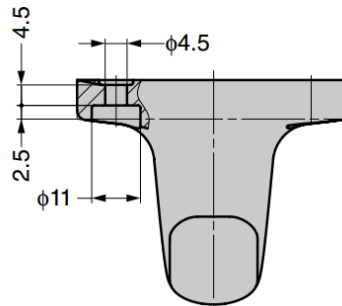

GHK-CM40 Plastic Hook

Features

- Plastic hook with a wide colour variation
- Can be both wall-mounted or ceiling-mounted

Parts Included

- Pan head tapping screw 4 x 20

Installation Examples

Part No.	Colour	Load Capacity (Side Mount)		Load Capacity (Ceiling Mount)	
GHK-CM40-BL	Black	78 N	8 kg	78 N	8 kg
GHK-CM40-BR	Brown				
GHK-CM40-WT	White				
GHK-CM40-BU	Blue				
GHK-CM40-RD	Red