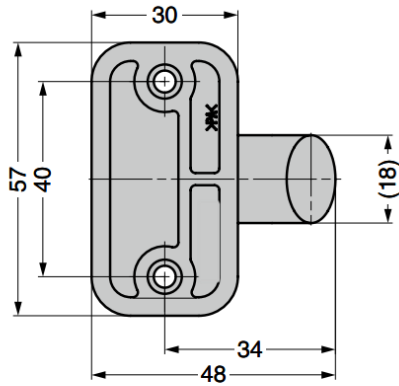

## GHK-CM40 Plastic Hook

### Features

- Plastic hook with a wide colour variation
- Can be both wall-mounted or ceiling-mounted

### Parts Included

- Pan head tapping screw 4 x 20

### Installation Examples

Part No.	Colour	Load Capacity (Side Mount)		Load Capacity (Ceiling Mount)	
GHK-CM40-BL	Black	78 N	8 kg	78 N	8 kg
GHK-CM40-BR	Brown				
GHK-CM40-WT	White				
GHK-CM40-BU	Blue				
GHK-CM40-RD	Red				