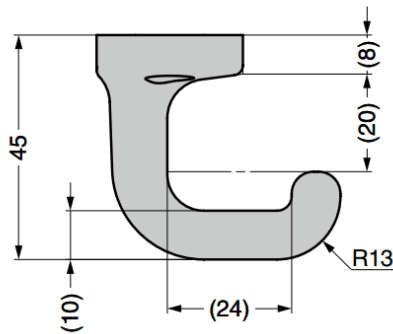

## GHK-CM40 Plastic Hook

### Features

- Plastic hook with a wide colour variation
- Can be both wall-mounted or ceiling-mounted

### Parts Included

- Pan head tapping screw 4 x 20

### Installation Examples

Part No.	Colour	Load Capacity (Side Mount)		Load Capacity (Ceiling Mount)	
GHK-CM40-BL	Black	78 N	8 kg	78 N	8 kg
GHK-CM40-BR	Brown				
GHK-CM40-WT	White				
GHK-CM40-BU	Blue				
GHK-CM40-RD	Red				